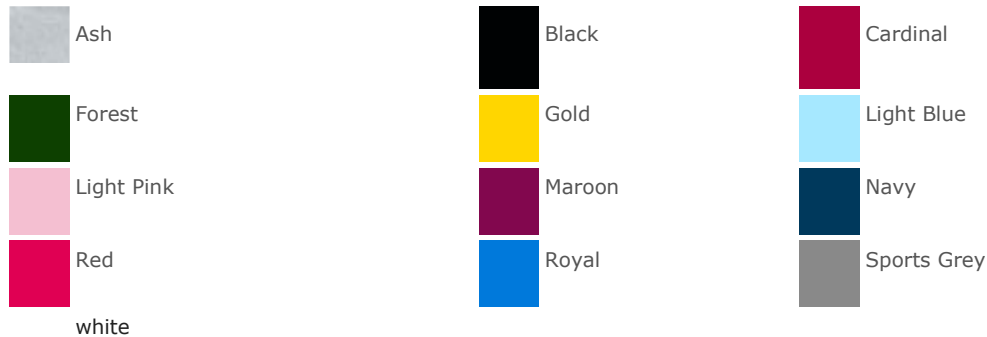

Marilyn's Magic Needles
Order Form
Veritas Classical Schools

Circle the appropriate color and size of your choice:

Adult Sizes: S M L XL

Youth Sizes: S (5-6) M (7-8) L (10-12) XL (14-16)

Cost for the Shirt with the logo embroidered: